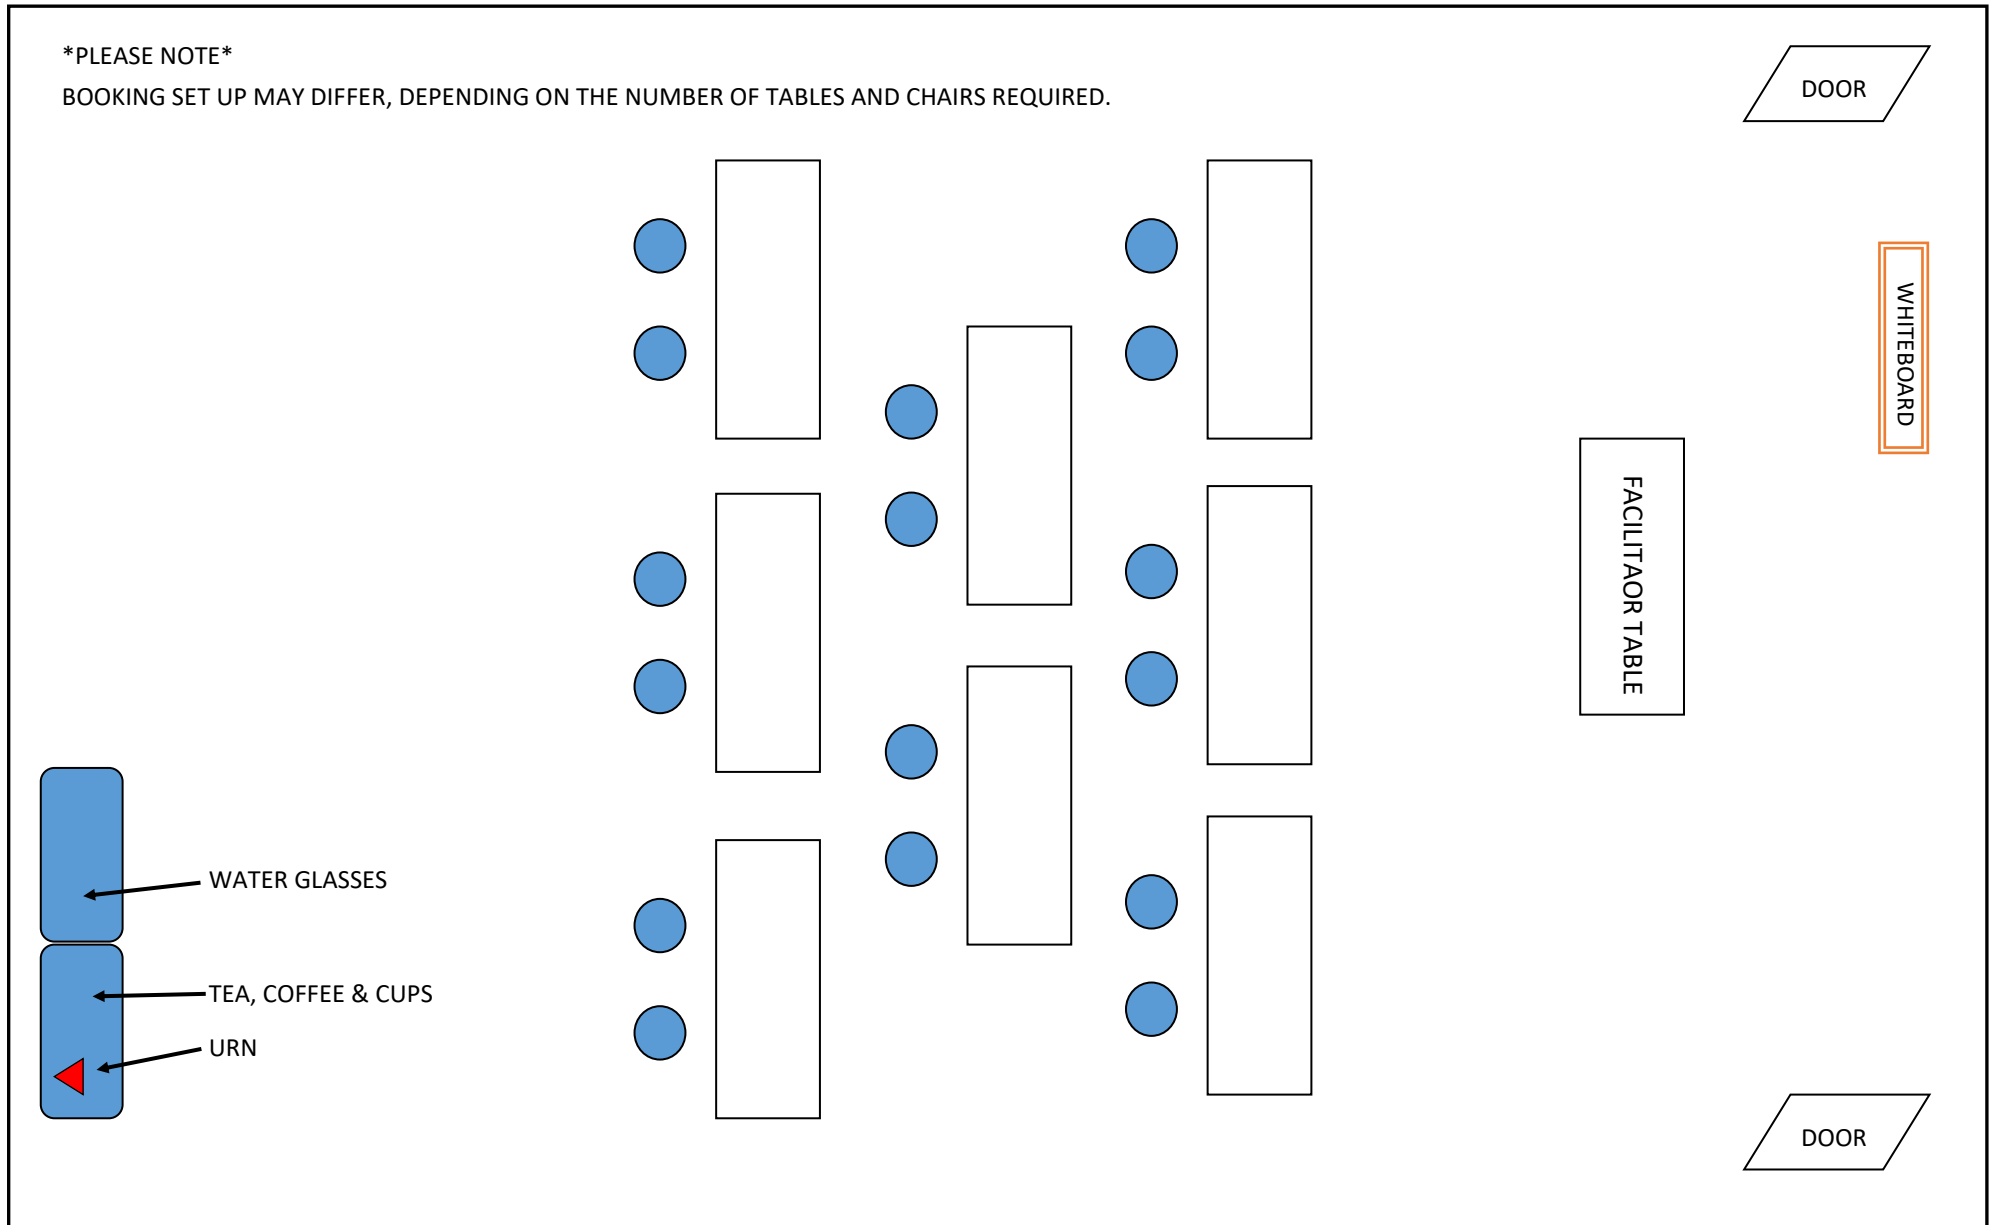

OPTION 1

PLEASE NOTE

BOOKING SET UP MAY DIFFER, DEPENDING ON THE NUMBER OF TABLES AND CHAIRS REQUIRED.

WATER GLASSES

TEA, COFFEE & CUPS

URN

OPTION 2

PLEASE NOTE

BOOKING SET UP MAY DIFFER, DEPENDING ON THE NUMBER OF TABLES AND CHAIRS REQUIRED.

OPTION 3

PLEASE NOTE

BOOKING SET UP MAY DIFFER, DEPENDING ON THE NUMBER OF TABLES AND CHAIRS REQUIRED.

OPTION 4

PLEASE NOTE

BOOKING SET UP MAY DIFFER, DEPENDING ON THE NUMBER OF TABLES AND CHAIRS REQUIRED.